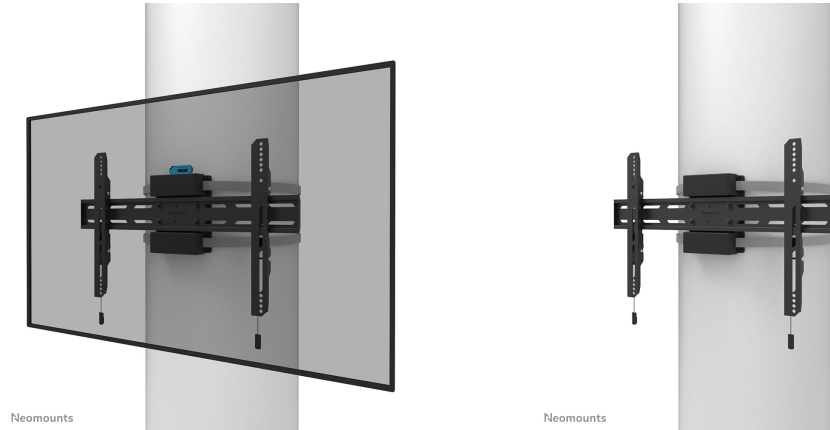

Type	Fixed
Rotate (degrees)	+3°, -3°
Height	42,5 cm
Width	68,4 cm
Depth	6,7 cm
Adjustment type	Micro adjustment
Lockable	Lockable - Security screw included

INFORMATION

Color	Black
Main material	Steel
Warranty	5 year
EAN code	8717371449520

NEOMOUNTS TV PILLAR MOUNT

Neomounts WL30S-910BL16 fixed pillar mount for 40-75" screens - Black

The Neomounts WL30S-910BL16 is a fixed pillar mount for screens up to 75" with a maximum weight capacity of 50 kg. The mount is suitable for Ø25-100 cm cylinder, square and rectangular pillars. Individual bracket height and level adjustment are available for the perfect installation.

The WL30S-910BL16 has a depth of 6,7 cm and is suitable for screens that meet VESA hole pattern 200x100 to 600x400 mm. The pillar mount has a strap of 350 cm and can be locked if required with the anti-theft screw provided or with a padlock (not included).

The mount features a nifty magnetic pull & release system, that allows you to attach the TV in a wink of an eye and secure the TV in safe and solid manner. Afterwards, the pull & release straps can be easily hidden behind the screen by clicking the magnet to the mount. The ratchet clamp ensures easy installation, as well as the separate magnetic spirit level tool that is included.